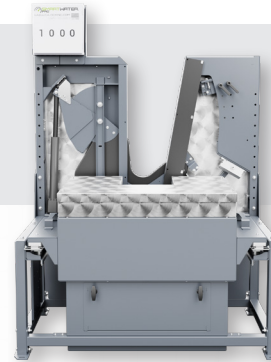

## Individual Animal Water Intake Measurement

Through RFID-enabled water stations, SmartWater Pro automatically tracks and controls individual animal water intake, measuring daily consumption patterns. This data provides critical insight into animal health and behavior, helping identify changes that impact performance and overall efficiency.