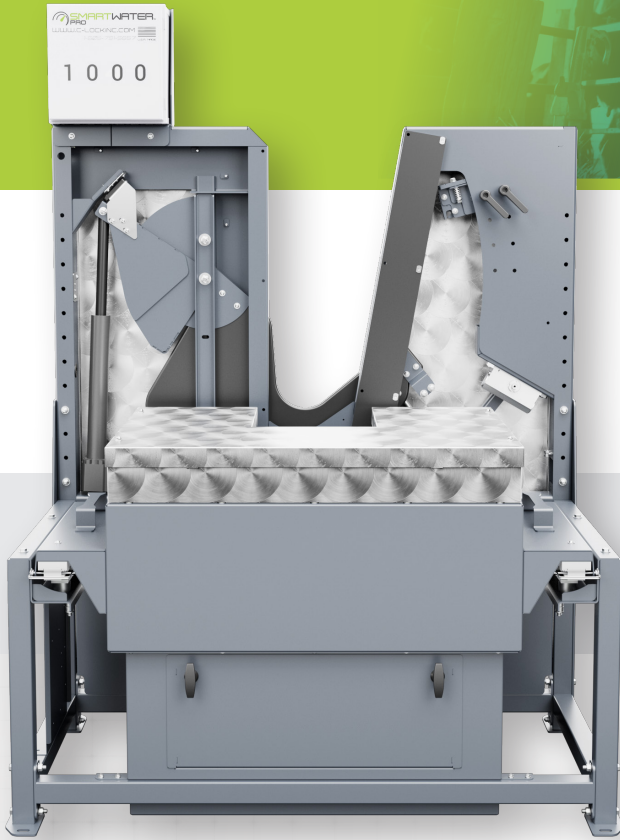

# SMARTWATER PRO™

Precision Water Measurement & Control System

Health Issue Indicator

Real-Time Data Tracking

Intake & Behavior Monitoring

Individual Animal Identification

## Individual Animal Water Intake Measurement

Through RFID-enabled water stations, SmartWater Pro automatically tracks and controls individual animal water intake, measuring daily consumption patterns. This data provides critical insight into animal health and behavior, helping identify changes that impact performance and overall efficiency.