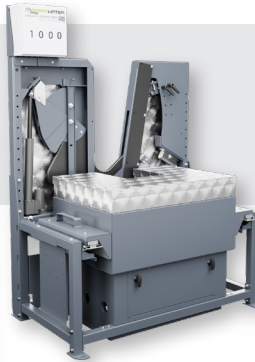

## Individual Animal Water Intake Measurement

Through RFID-enabled water stations, SmartWater Pro automatically tracks and controls individual animal water intake, measuring daily consumption patterns. This data provides critical insight into animal health and behavior, helping identify changes that impact performance and overall efficiency.