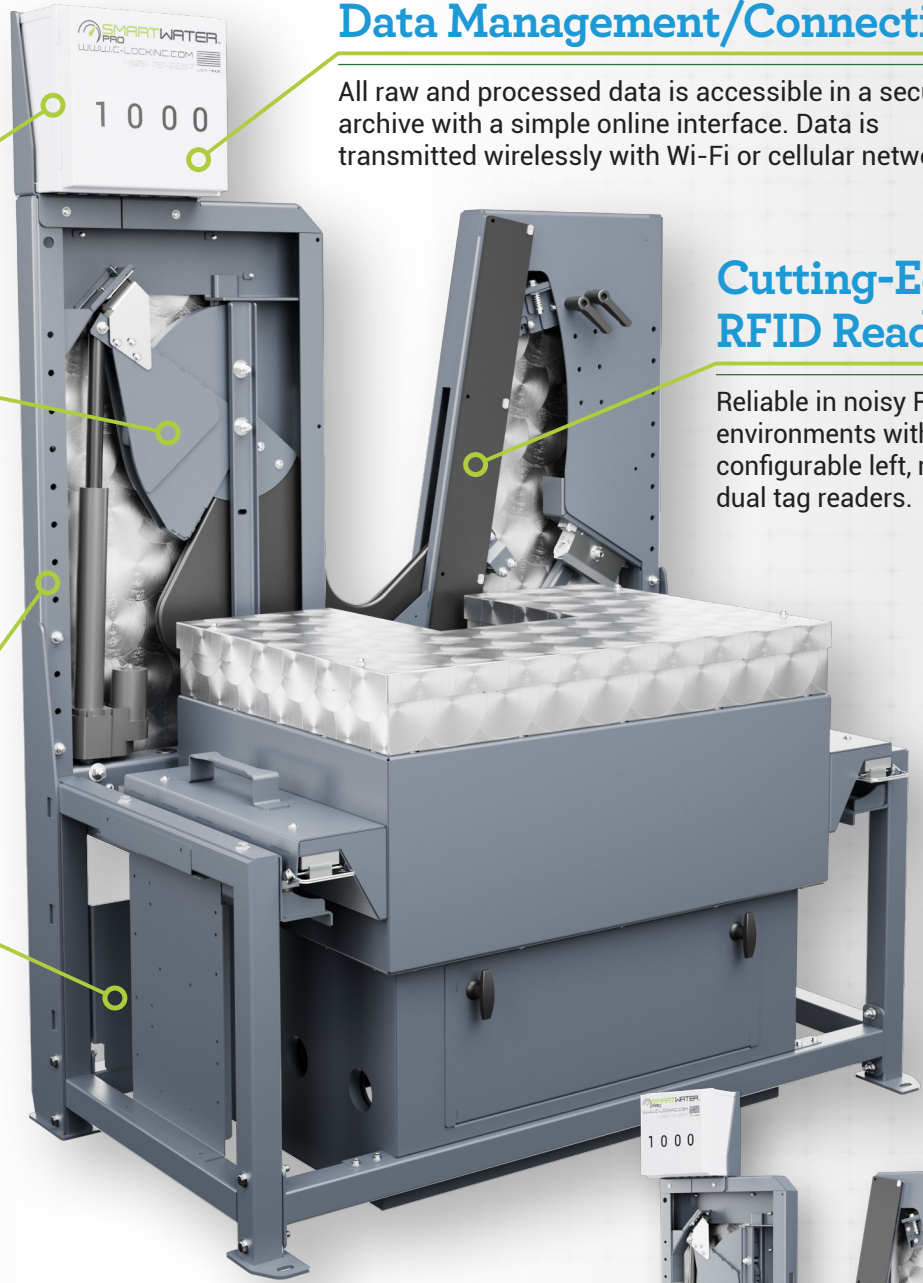

Features

Plug & Play Design

Portable, wirelessly networked, and easy to set up—just plug in power and it's ready to use.

Exclusion Head Gate

Automatic head gate system that moves animals' heads from the unit when desired intake level is reached.

Minimal Infrastructure Changes

Easily installs into existing fence lines—no additional wiring, computers, or facilities needed.

Kick Plate

Protects load cells and weight systems from mud, manure, and debris for reliable accuracy.

Data Management/Connectivity

All raw and processed data is accessible in a secure archive with a simple online interface. Data is transmitted wirelessly with Wi-Fi or cellular network.

Cutting-Edge RFID Reader

Reliable in noisy RFID environments with configurable left, right, or dual tag readers.