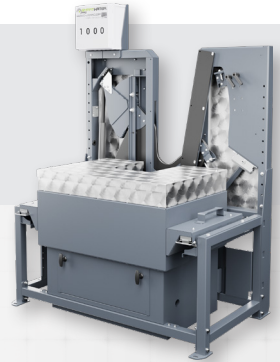

## Individual Animal Water Intake Measurement

Through RFID-enabled water stations, SmartWater Pro automatically tracks and controls individual animal water intake, measuring daily consumption patterns. This data provides critical insight into animal health and behavior, helping identify changes that impact performance and overall efficiency.